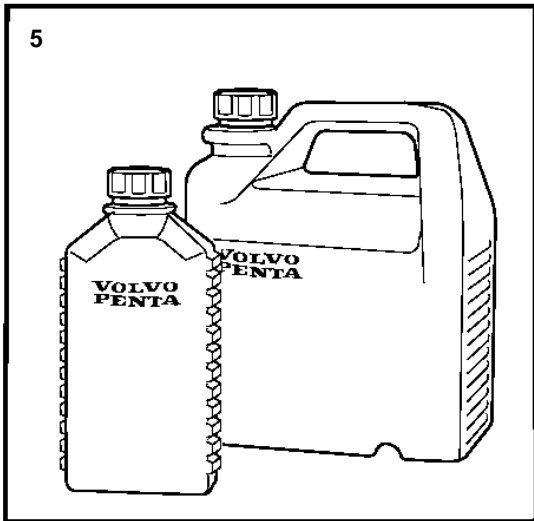

COMMON

COMMON

REF	PART NO.	DESCRIPTION	NOTES
1	1141561	Primer, drive unit	BLUE-GREY,0,5L. Two-can coating.
	1141562	Primer, drive unit	BLUE-GREY, 0,4L SPRAY
	1141593	Primer, drive unit	GREY, 0,3L SPRAY
	1141560	Paint, drive unit	WHITE, 0,4L
	1141567	Paint, drive unit	BLUE-GREY, 0,4L SPRAY
	1141575	Paint, drive unit	GREY, 0,4L SPRAY
		Paint, drive unit	GREY, 0,5L. Two-can coating.
	1141568	Paint, drive unit	BLACK, 0,4L SPRAY
	3851219	Paint, drive unit	SX, 0,4L SPRAY
	3851220	Paint, drive unit	DPX, 0,4L SPRAY
	1141594	Paint, anti-fouling	GREY, 0,5L SPRAY
		Paint, anti-fouling	GREY, 0,5L SPRAY. For scandinavia only.
	827501	Paint, engine	RED, 0,4L SPRAY
	1141564	Paint, engine	RED, 1L
	1141566	Paint, engine	GREEN, 0,4L SPRAY
	837124	Paint, engine	GREEN, 1L
	1141609	Paint, engine	GREEN, 1L FOR INDUSTRY ENGINES
	3851221	Paint, engine	DK CHARCOAL, 0,4L SPRAY
	827502	Clear enamel, engine	0,4 L SPRAY
2	1141596	Oil, gas engines	SAE 20W/50SG, 1L
	1141597	Oil, gas engines	SAE 20W/50SG, 4L
	1141587	Oil, gas engines	SAE 20W/50SG, 20L
	1141588	Oil, gas engines	SAE 20W/50SG, 208L
	1141598	Oil, diesel engines	SAE 15W/40VDS-2, 1L
	1141599	Oil, diesel engines	SAE 15W/40VDS-2, 4L
	1141550	Oil, diesel engines	SAE 15W/40VDS-2, 20L
	1141546	Oil, diesel engines	SAE 15W/40VDS-2, 208L
3	1141600	Oil, transmission	GL5 MINERAL, 1L. For drive units and reverse gears.
	1141572	Oil, transmission	GL5 SYNTHETIC, 1L. For drive units and reverse gears.
	1141592	Oil, air compressor	0,25L FOR D42
	1141510	Conservation oil	1L
	1161398	Universal oil	0,2 L SPRAY
		Anti-rust agent	0,5L
4	828250	Grease	25g
	1141509	Grease, propeller shaft	500g
5	1141602	Coolant	1L, TYPE 90
	1141603	Coolant	4L, TYPE 90
	1141589	Coolant	200L, TYPE 90
6	840879	Sealant, gasket	25g
	841261	Sealant, gasket	RED, 85g
	1161099	Sealant, gasket	0,125L
	1161277	Sealant, silicon	BLACK, 20g
	1161231	Sealant, silicon	BLACK,0,31L
	1141570	Sealant, drive unit	WHITE, 60g
	591247	Sealant, graphite	1kg