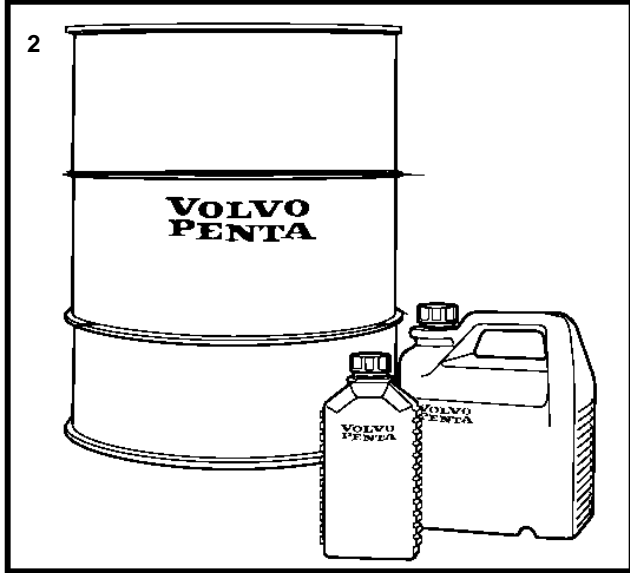

COMMON

COMMON

REF	PART NO.	DESCRIPTION	NOTES
1	1141561	Primer, drive unit	BLUE-GREY,0,5L. Two-can coating.
	1141562	Primer, drive unit	BLUE-GREY, 0,4L SPRAY
	1141593	Primer, drive unit	GREY, 0,3L SPRAY
	1141560	Paint, drive unit	WHITE, 0,4L
	1141567	Paint, drive unit	BLUE-GREY, 0,4L SPRAY
	1141575	Paint, drive unit	GREY, 0,4L SPRAY
		Paint, drive unit	GREY, 0,5L. Two-can coating.
	1141568	Paint, drive unit	BLACK, 0,4L SPRAY
	3851219	Paint, drive unit	SX, 0,4L SPRAY
	3851220	Paint, drive unit	DPX, 0,4L SPRAY
	1141594	Paint, anti-fouling	GREY, 0,5L SPRAY
		Paint, anti-fouling	GREY, 0,5L SPRAY. For scandinavia only.
	827501	Paint, engine	RED, 0,4L SPRAY
	1141564	Paint, engine	RED, 1L
	1141566	Paint, engine	GREEN, 0,4L SPRAY
	837124	Paint, engine	GREEN, 1L
	1141609	Paint, engine	GREEN, 1L FOR INDUSTRY ENGINES
	3851221	Paint, engine	DK CHARCOAL, 0,4L SPRAY
	827502	Clear enamel, engine	0,4 L SPRAY
2	1141596	Oil, gas engines	SAE 20W/50SG, 1L
	1141597	Oil, gas engines	SAE 20W/50SG, 4L
	1141587	Oil, gas engines	SAE 20W/50SG, 20L
	1141588	Oil, gas engines	SAE 20W/50SG, 208L
	1141598	Oil, diesel engines	SAE 15W/40VDS-2, 1L
	1141599	Oil, diesel engines	SAE 15W/40VDS-2, 4L
	1141550	Oil, diesel engines	SAE 15W/40VDS-2, 20L
	1141546	Oil, diesel engines	SAE 15W/40VDS-2, 208L
3	1141600	Oil, transmission	GL5 MINERAL, 1L. For drive units and reverse gears.
	1141572	Oil, transmission	GL5 SYNTHETIC, 1L. For drive units and reverse gears.
	1141592	Oil, air compressor	0,25L FOR D42
	1141510	Conservation oil	1L
	1161398	Universal oil	0,2 L SPRAY
		Anti-rust agent	0,5L
4	828250	Grease	25g
	1141509	Grease, propeller shaft	500g
5	1141602	Coolant	1L, TYPE 90
	1141603	Coolant	4L, TYPE 90
	1141589	Coolant	200L, TYPE 90
6	840879	Sealant, gasket	25g
	841261	Sealant, gasket	RED, 85g
	1161099	Sealant, gasket	0,125L
	1161277	Sealant, silicon	BLACK, 20g
	1161231	Sealant, silicon	BLACK,0,31L
	1141570	Sealant, drive unit	WHITE, 60g
	591247	Sealant, graphite	1kg