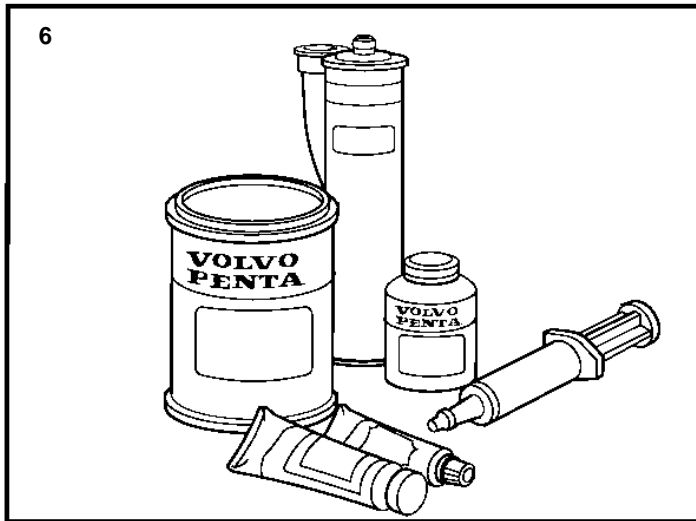

COMMON

COMMON

REF	PART NO.	DESCRIPTION	NOTES
1	1141561	Primer, drive unit	BLUE-GREY,0,5L. Two-can coating.
	1141562	Primer, drive unit	BLUE-GREY, 0,4L SPRAY
	1141593	Primer, drive unit	GREY, 0,3L SPRAY
	1141560	Paint, drive unit	WHITE, 0,4L
	1141567	Paint, drive unit	BLUE-GREY, 0,4L SPRAY
	1141575	Paint, drive unit	GREY, 0,4L SPRAY
		Paint, drive unit	GREY, 0,5L. Two-can coating.
	1141568	Paint, drive unit	BLACK, 0,4L SPRAY
	3851219	Paint, drive unit	SX, 0,4L SPRAY
	3851220	Paint, drive unit	DPX, 0,4L SPRAY
	1141594	Paint, anti-fouling	GREY, 0,5L SPRAY
		Paint, anti-fouling	GREY, 0,5L SPRAY. For scandinavia only.
	827501	Paint, engine	RED, 0,4L SPRAY
	1141564	Paint, engine	RED, 1L
	1141566	Paint, engine	GREEN, 0,4L SPRAY
	837124	Paint, engine	GREEN, 1L
	1141609	Paint, engine	GREEN, 1L FOR INDUSTRY ENGINES
	3851221	Paint, engine	DK CHARCOAL, 0,4L SPRAY
	827502	Clear enamel, engine	0,4 L SPRAY
2	1141596	Oil, gas engines	SAE 20W/50SG, 1L
	1141597	Oil, gas engines	SAE 20W/50SG, 4L
	1141587	Oil, gas engines	SAE 20W/50SG, 20L
	1141588	Oil, gas engines	SAE 20W/50SG, 208L
	1141598	Oil, diesel engines	SAE 15W/40VDS-2, 1L
	1141599	Oil, diesel engines	SAE 15W/40VDS-2, 4L
	1141550	Oil, diesel engines	SAE 15W/40VDS-2, 20L
	1141546	Oil, diesel engines	SAE 15W/40VDS-2, 208L
3	1141600	Oil, transmission	GL5 MINERAL, 1L. For drive units and reverse gears.
	1141572	Oil, transmission	GL5 SYNTHETIC, 1L. For drive units and reverse gears.
	1141592	Oil, air compressor	0,25L FOR D42
	1141510	Conservation oil	1L
	1161398	Universal oil	0,2 L SPRAY
		Anti-rust agent	0,5L
4	828250	Grease	25g
	1141509	Grease, propeller shaft	500g
5	1141602	Coolant	1L, TYPE 90
	1141603	Coolant	4L, TYPE 90
	1141589	Coolant	200L, TYPE 90
6	840879	Sealant, gasket	25g
	841261	Sealant, gasket	RED, 85g
	1161099	Sealant, gasket	0,125L
	1161277	Sealant, silicon	BLACK, 20g
	1161231	Sealant, silicon	BLACK,0,31L
	1141570	Sealant, drive unit	WHITE, 60g
	591247	Sealant, graphite	1kg